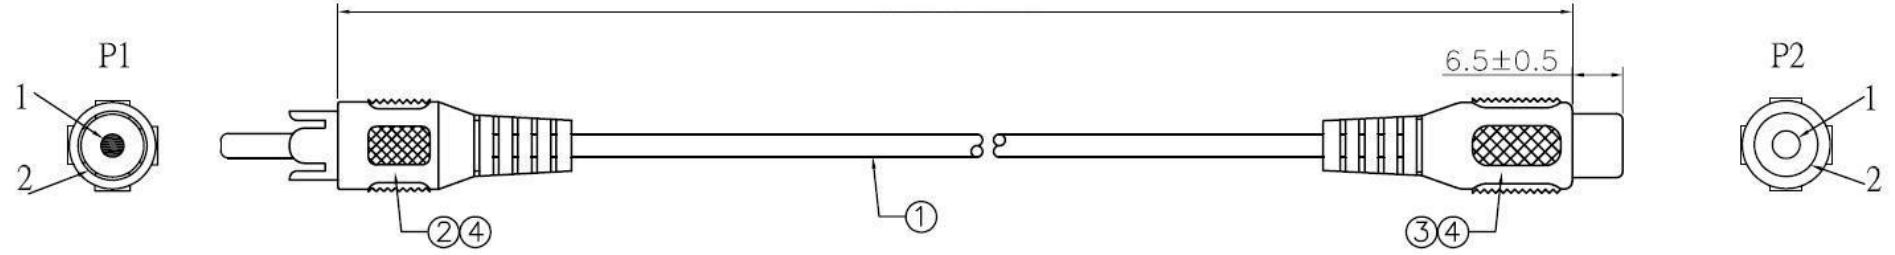

Rev	Modification Content	Date	Validate
A	the First Edition	2009-08-14	

BUY ON
www.cablematic.com

ROHS

Packing:

NOTE:
1). 100% TEST OPEN, SHORT & MISWIRE.
2). INSULATION RESISTANCE: 1Mohm (MIN)

Pin Assignment:

4	Molding	50P PVC YELLOW	g
3	Connector	RCA JACK	1 pcs
2	Connector	RCA PLUG	1 pcs
1	Cable	NOUL28AWG/1C(7/0.12BA) +S(22/0.12BA)*1C, DO: 3.0 JACKET: BLACK	1 pcs
NO.	P/N	DESCRIPTION	QTY

P/N	RCA PLUG/RCA JACK		
Item			
Drawn By	Customer NO.	NO	N
Audited By			Unit : mm
Date	2009-08-14	Rev. : 1.00	ME