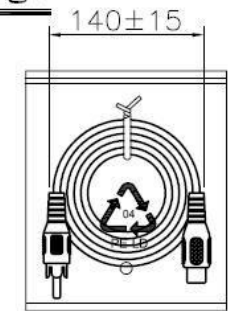

Rev	Modification Content	Date	Validate
A	the First Edition	2009-08-14	

BUY ON
www.cablematic.com

ROHS

Packing:

NOTE:
1). 100% TEST OPEN, SHORT & MISWIRE.
2). INSULATION RESISTANCE: 1Mohm (MIN)

Pin Assignment:

4	Molding	50P PVC YELLOW	g
3	Connector	RCA JACK	1 pcs
2	Connector	RCA PLUG	1 pcs
1	Cable	NOUL28AWG/1C(7/0.12BA) +S(22/0.12BA)*1C, DO: 3.0 JACKET: BLACK	1 pcs
NO.	P/N	DESCRIPTION	QTY

P/N	RCA PLUG/RCA JACK		
Item			
Drawn By	Customer NO.	NO	N
Audited By			Unit : mm
Date	2009-08-14	Rev. : 1.00	ME